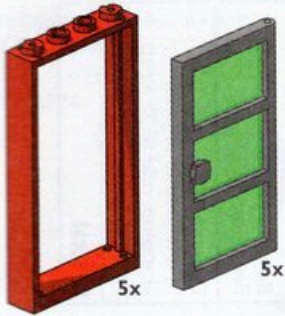

NEW!

T. #10012 Assorted Yellow Plates 42 piece bag \$4.99

LOADS of the bricks you need!

AGES 4+

U. #B003 1 x 4 x 6 Black Door with Green Panes and Red Frames \$9.99

V. #3449 1 x 4 x 6 Black Door with Blue Panes and Black Frames \$9.99